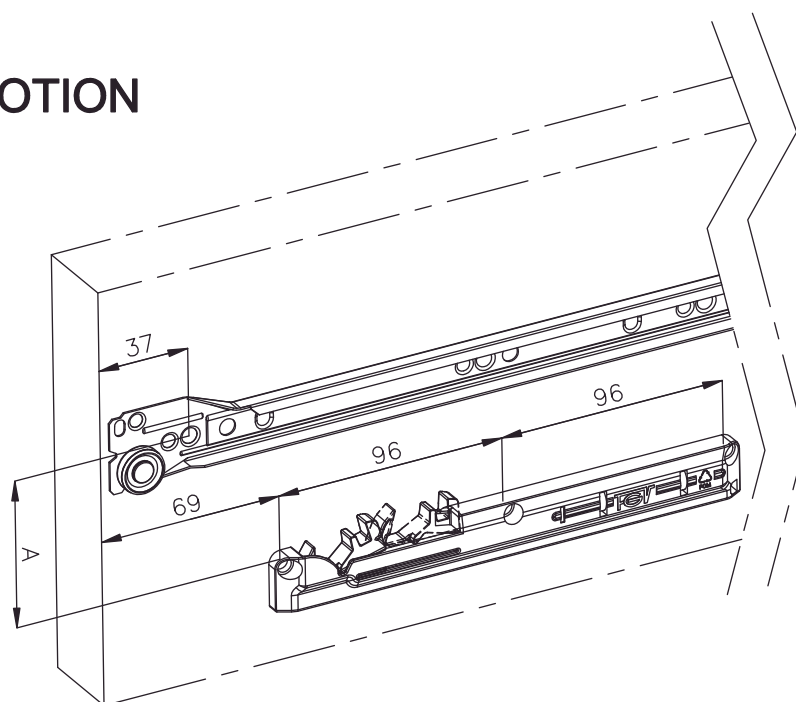

## FIX SLOW-MOTION

Drawer	A
h53	—
h85	61
h117	93
h150	125