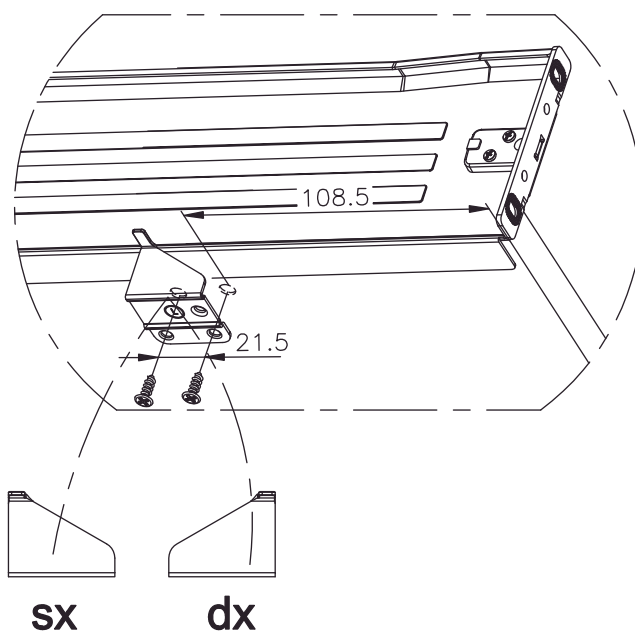

FIX PIASTRINA SUL CASSETTO