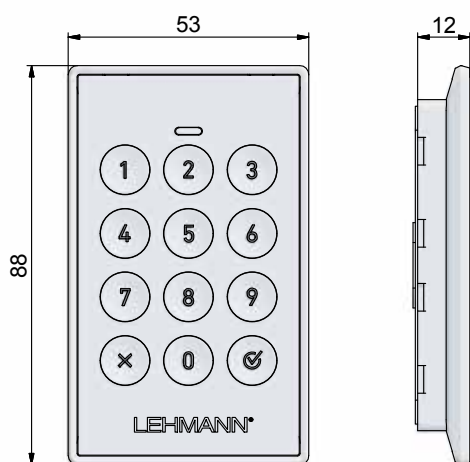

THE ENHANCEMENT FOR GOOD FURNITURE

A NAGYSZERŰ BÚTOR TOVÁBBFEJLESZTÉSE

The new LEHMANN electronic keypad lock combines smart function and contemporary design with pure convenience in everyday use. The all-new keypad is easy to operate and even doubles up as a handle too. The attention to detail continues with an optional labelling clip that can be attached to the underside of the keypad, providing a practical and attractive option for numbering lockers.

Az új LEHMANN elektronikus billentyűzár ötvözi az intelligens funkciókat és a korszerű design-t teljes kényelmet nyújtva a mindennapi használat során. Az újfajta billentyűzetet könnyű kezelni, értékét növeli, hogy fogantyúként is működik. Ezen funkciók bővíthetők továbbá egy opcionális címkecsip tetővel, amelyet a billentyűzet aljára lehet rögzíteni, praktikus lehetőséget kínál a záruk számozásához.

Keypad without labelling clip
Billentyűzet jelölő klip nélkül