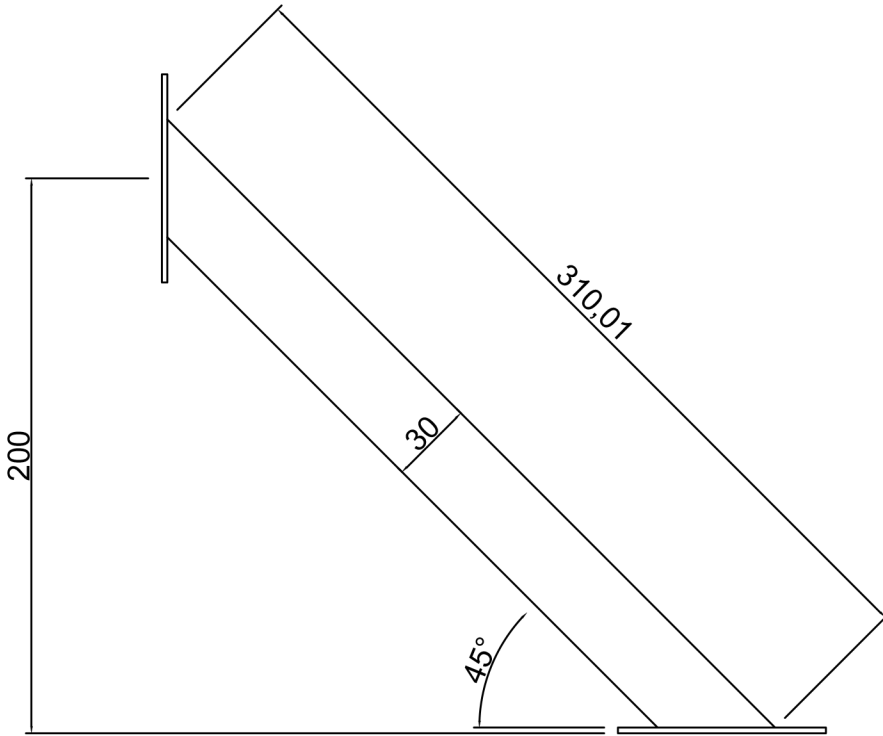

335302

Round bar support 200mm/45°,

Dia.
30mm, T=1.2mm