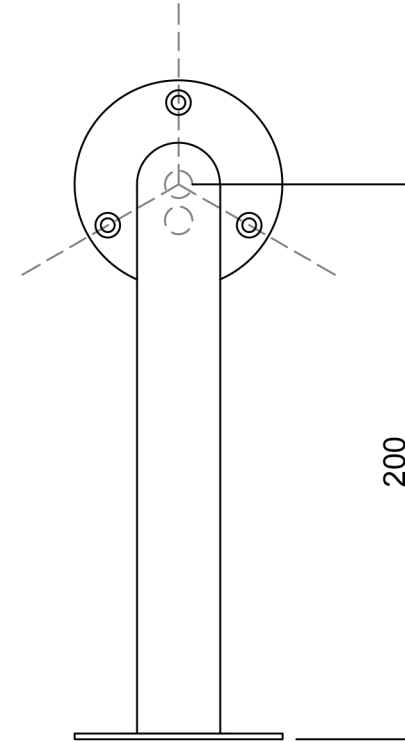

335302

Round bar support 200mm/45°,

Dia.
30mm, T=1.2mm