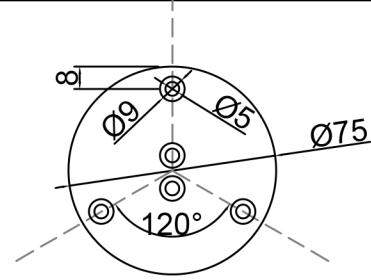

335302

Round bar support 200mm/45°,

Dia.
30mm, T=1.2mm