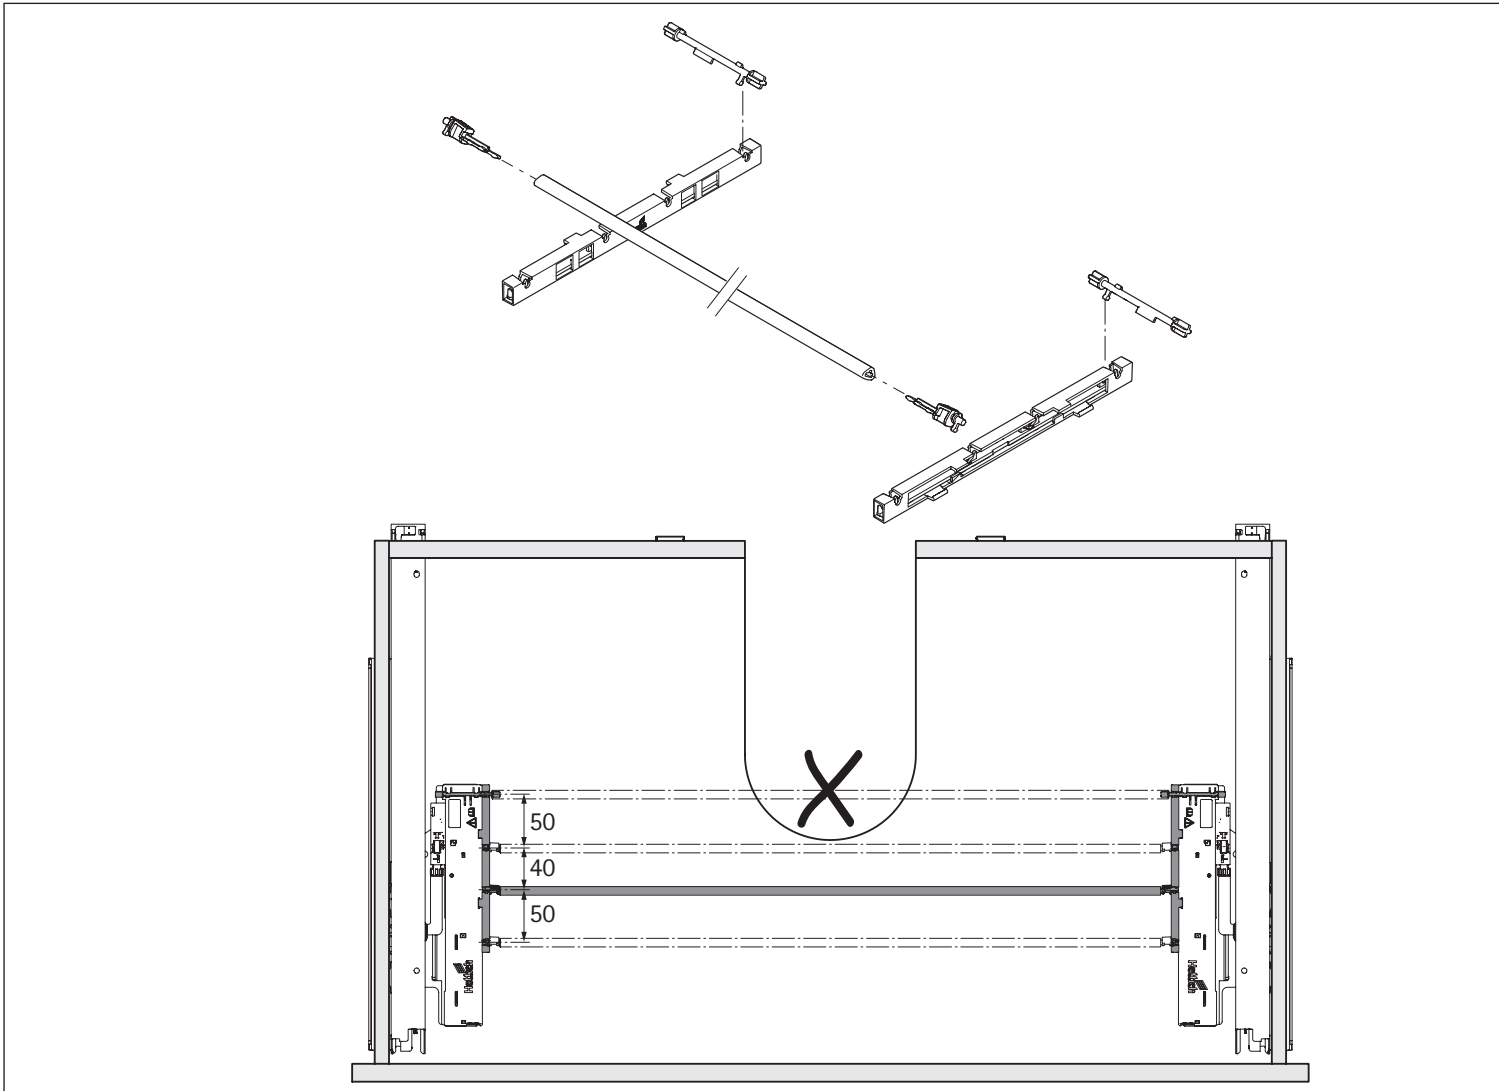

Push to open Silent

Umlenkung Synchronisation / Synchronisation redirection

Actro YOU, Quadro YOU - EB 21

Actro 5D - EB 23

Quadro 4D V6 - EB 22

Quadro 4D V6 US - EB 23

Technik für Möbel

L				
Quadro 4D V6	Quadro 4D V6 US	Quadro YOU	Actro YOU	Actro 5D
LB - 227	LB - 229	LB - 225	LB - 247	LB - 250