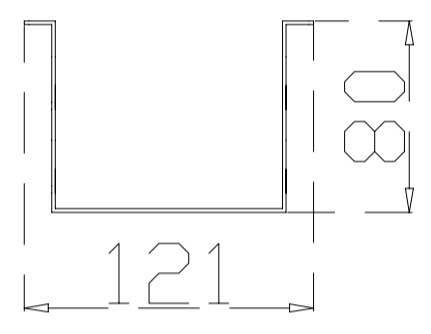

GRUPA VII GROUP VII

ŁĄCZNIK CALL CENTRE
CALL CENTRE CONNECTOR
ST 957 / 12, ST 957 / 14, ST 957 / 16

MILA DESIGN

ST 957 / 12
* 1200 mm

ST 957 / 14
* 1400 mm

ST 957 / 16
* 1600 mm