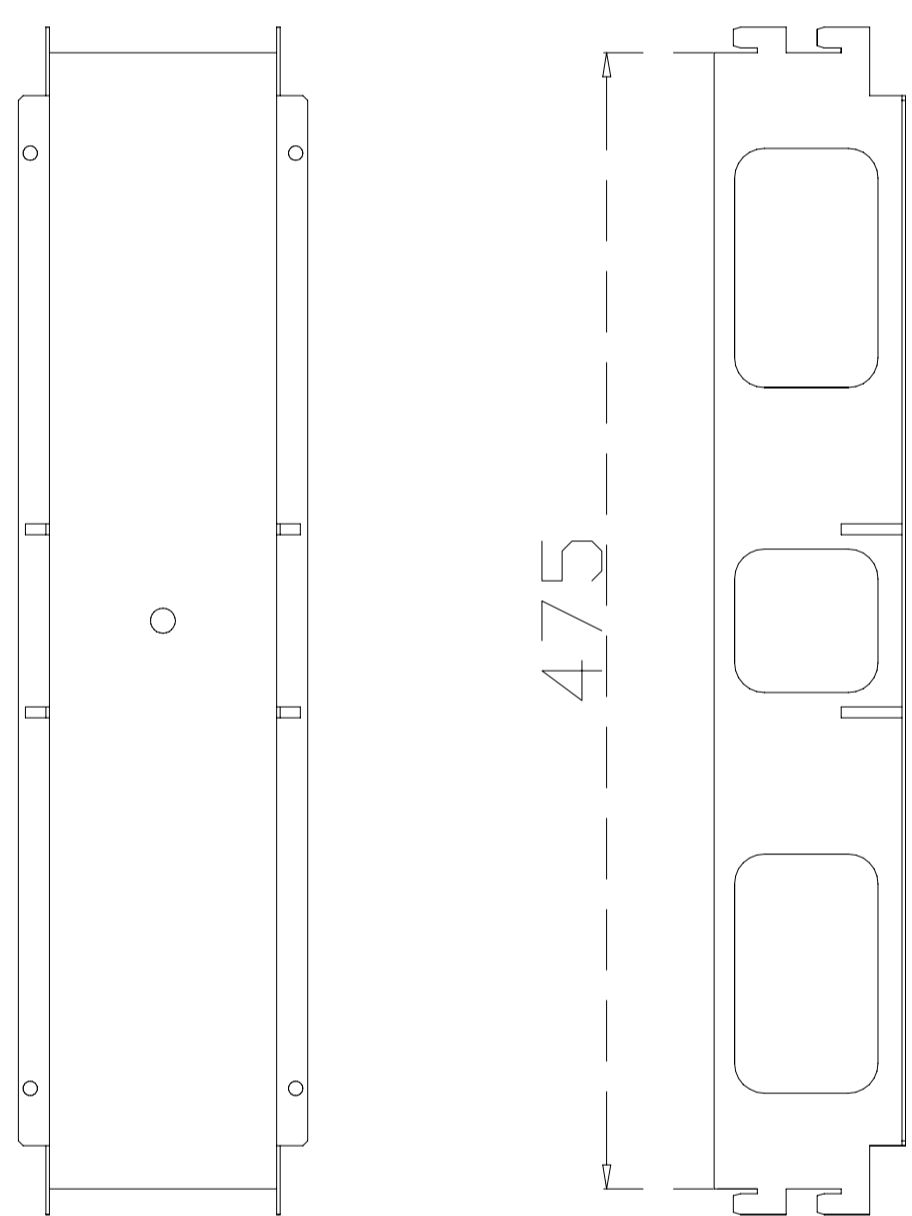

GRUPA VII GROUP VII

ŁĄCZNIK CALL CENTRE
CALL CENTRE CONNECTOR
ST 957 / 12, ST 957 / 14, ST 957 / 16

MILA DESIGN

ST 957 / 12
* 1200 mm

ST 957 / 14
* 1400 mm

ST 957 / 16
* 1600 mm