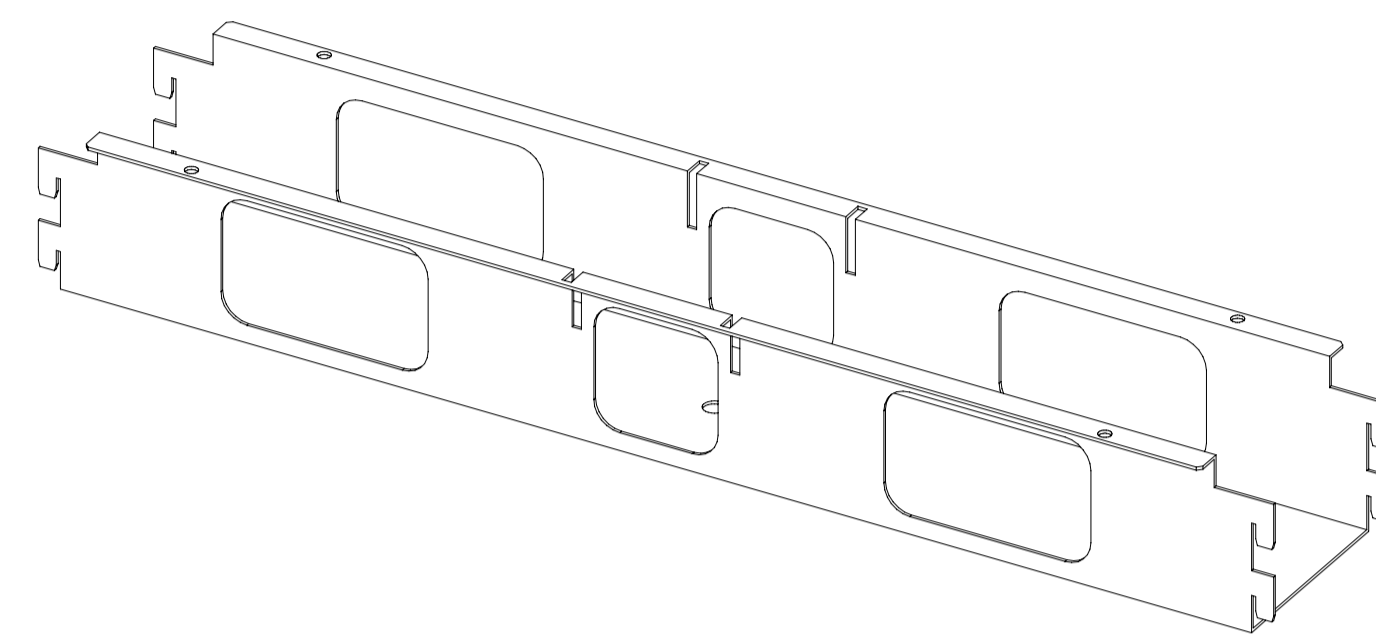

GRUPA VII GROUP VII

ŁĄCZNIK CALL CENTRE
CALL CENTRE CONNECTOR
ST 957 / 12, ST 957 / 14, ST 957 / 16

MILA DESIGN

ST 957 / 12
* 1200 mm

ST 957 / 14
* 1400 mm

ST 957 / 16
* 1600 mm