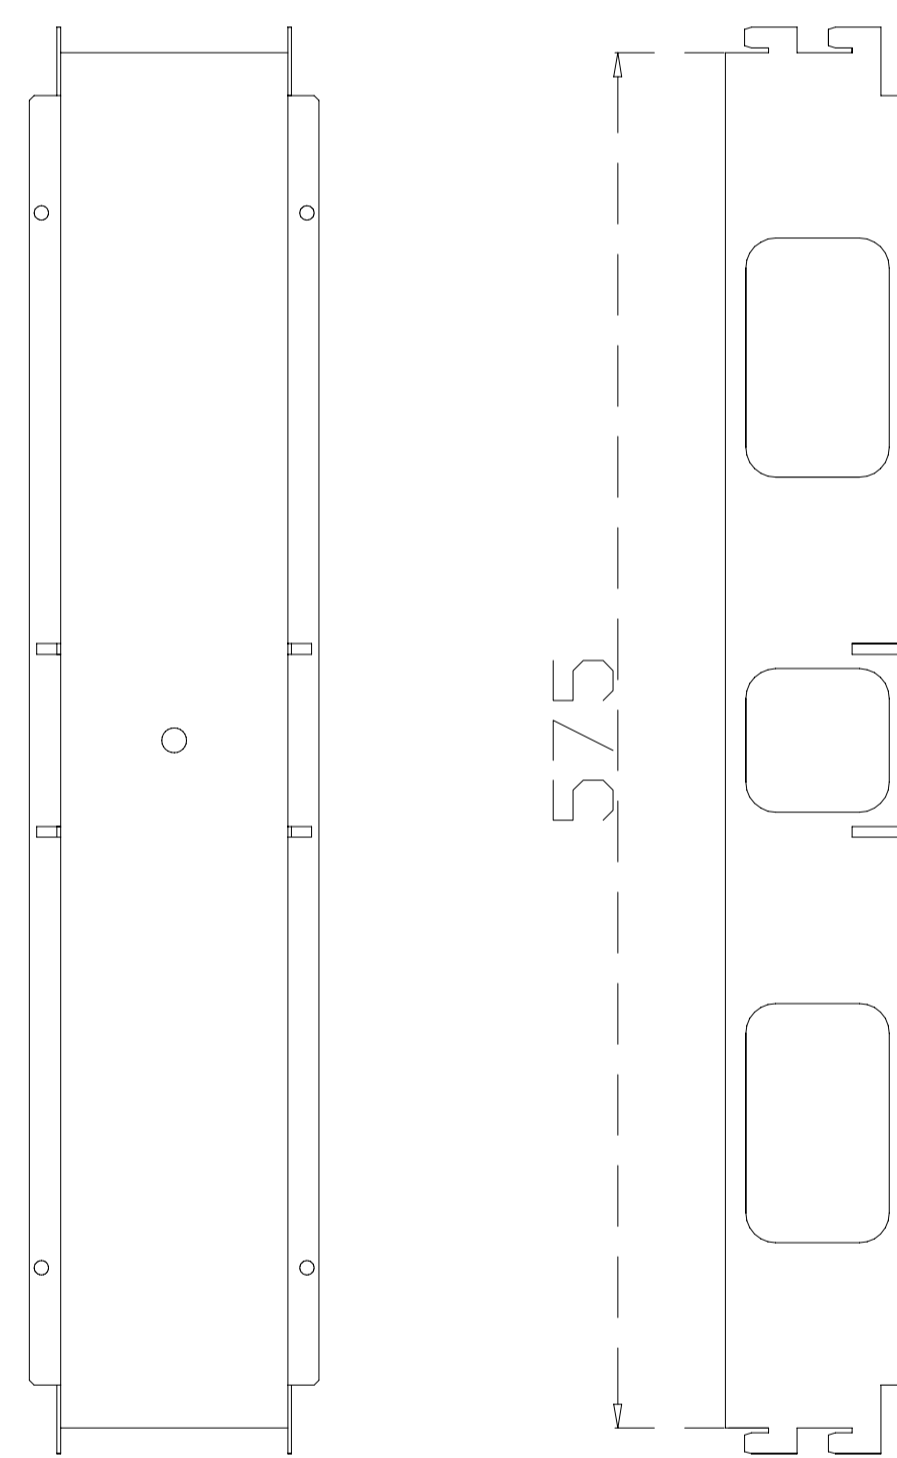

GRUPA VII GROUP VII

ŁĄCZNIK CALL CENTRE
CALL CENTRE CONNECTOR
ST 957 / 12, ST 957 / 14, ST 957 / 16

MILA DESIGN

ST 957 / 12
* 1200 mm

ST 957 / 14
* 1400 mm

ST 957 / 16
* 1600 mm