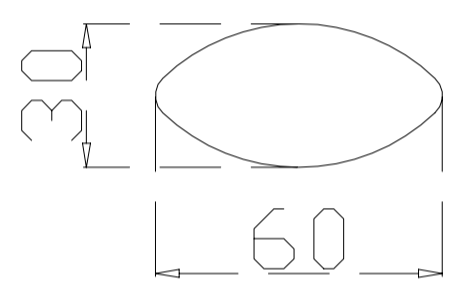

MOBILAR

STELAŽ
STEEL LEGS
M 6306E-S, M 6307E-S, M 6308E-S

MILA DESIGN

M 6306E-S
* 600 mm

M 6307E-S
* 700 mm

M 6308E-S
* 800 mm