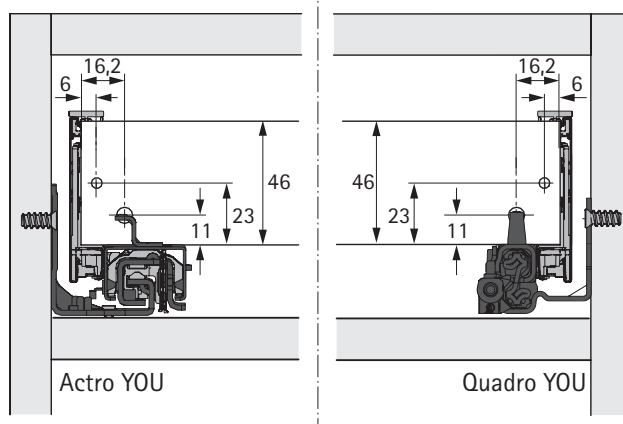

## FAQ

[www.hettich.com/short/8815e9](http://www.hettich.com/short/8815e9)

A	NL - 26	NL - 21
B	LB - 24	
C	LB - 24	-
D	46	-

NL mm	Actro YOU Quadro YOU b1 mm	Actro YOU b2 mm (XL 70 kg)	Quadro YOU		Actro YOU		
			XS 10 kg	M 30 kg	XS 10 kg	L 40 kg	XL 70 kg
400	224						
450	256	288					
500	256	320					
550	256	320					