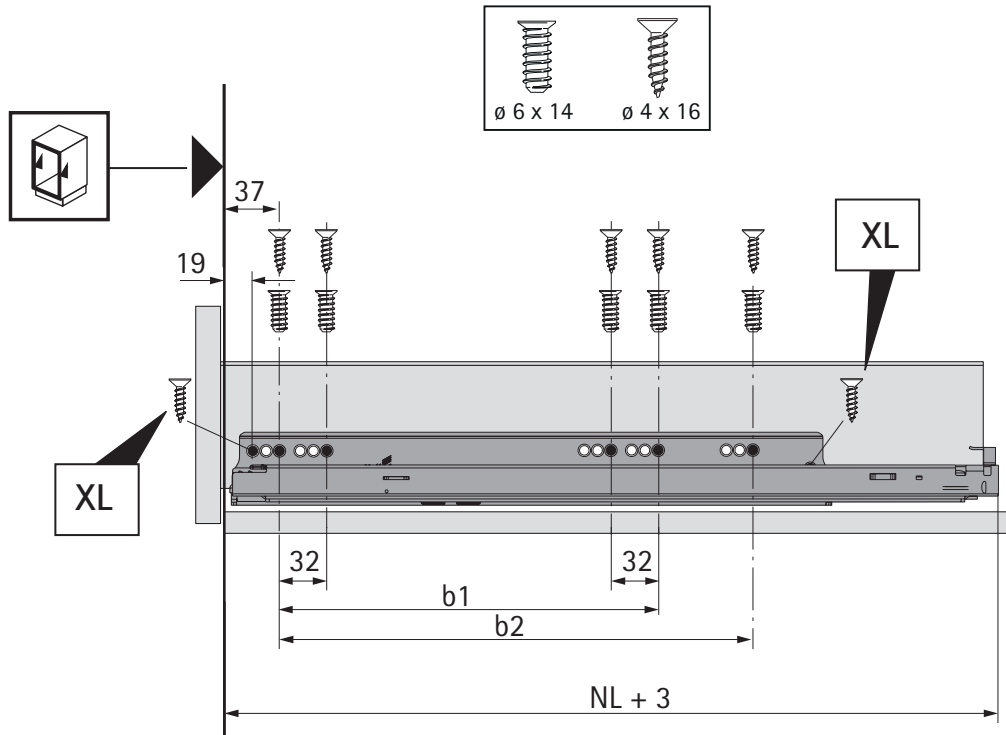

## FAQ

[www.hettich.com/short/8815e9](http://www.hettich.com/short/8815e9)

A	NL - 26	NL - 21
B	LB - 24	
C	LB - 24	-
D	46	-

NL mm	Actro YOU Quadro YOU b1 mm	Actro YOU b2 mm (XL 70 kg)	Quadro YOU		Actro YOU		
			XS 10 kg	M 30 kg	XS 10 kg	L 40 kg	XL 70 kg
400	224						
450	256	288					
500	256	320					
550	256	320					