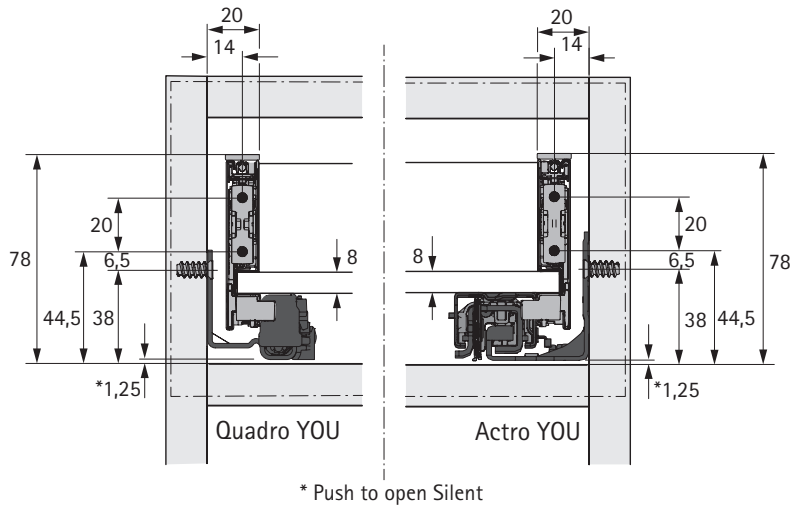

## FAQ

[www.hettich.com/short/8815e9](http://www.hettich.com/short/8815e9)

A	NL - 26	NL - 21
B	LB - 24	
C	LB - 24	-
D	46	-

NL mm	Actro YOU Quadro YOU b1 mm	Actro YOU b2 mm (XL 70 kg)	Quadro YOU		Actro YOU		
			XS 10 kg	M 30 kg	XS 10 kg	L 40 kg	XL 70 kg
400	224						
450	256	288					
500	256	320					
550	256	320					