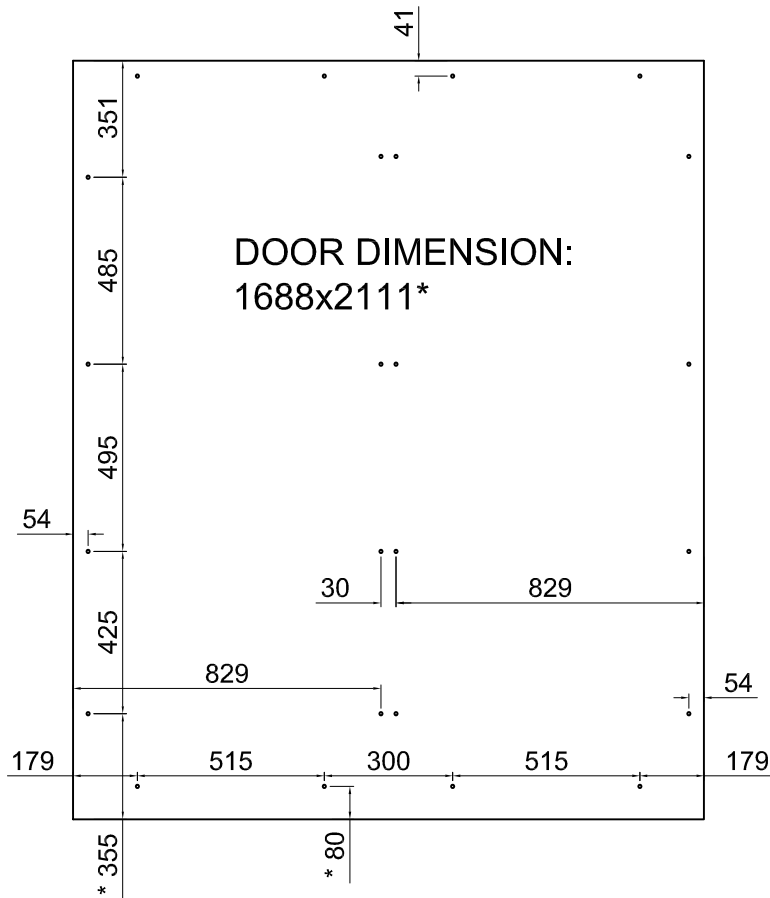

CLICK V4 1630x2020

CABINET DIMENSION:

INTERNAL WIDE 1696mm
HEIGHT FROM THE FLOOR 2155mm
BASAMENT HEIGHT MAX 60mm
BASE 25mm + **ADJUSTABLE FEET** 5mm
if you change basament dimension you you change door size (*)

DEPTH CABINET:

THICKNESS DOOR + 280mm + THICKNESS BACK PANEL

HOLES FOR RIGHT AND LEFT SIDE

FRONT PANEL + MATTRESS = WEIGHT 75 Kg

HEIGHT MATTRESS 180mm