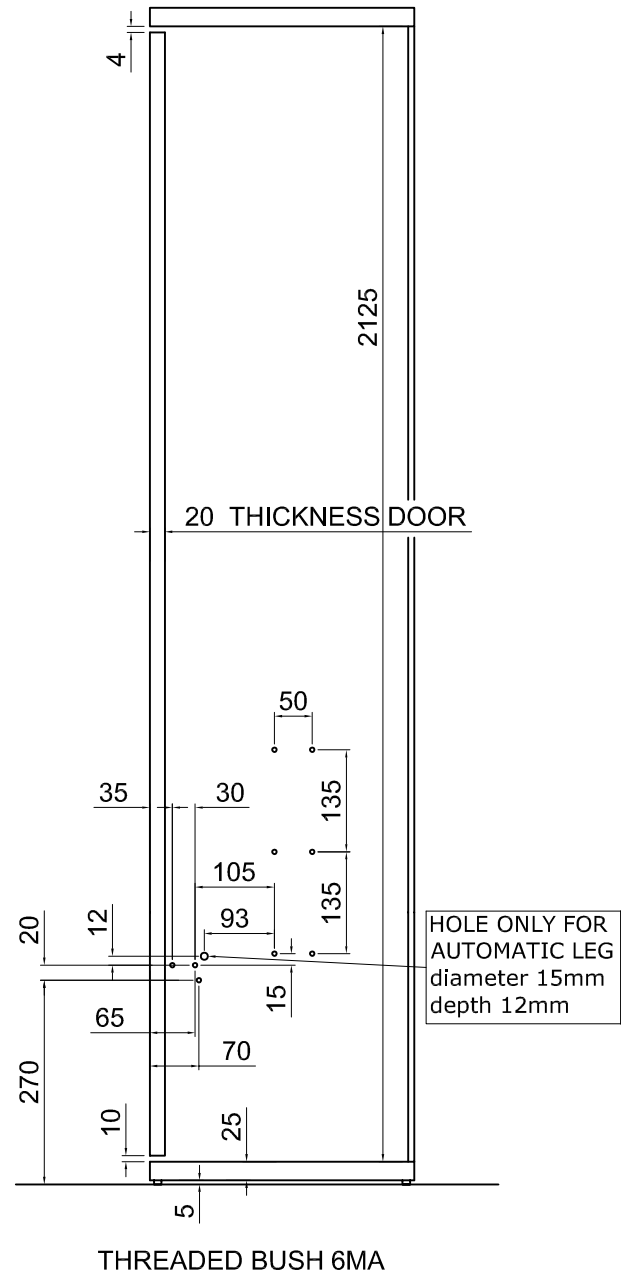

CLICK V4 1630x2020

CABINET DIMENSION:

INTERNAL WIDE 1696mm
HEIGHT FROM THE FLOOR 2155mm
BASAMENT HEIGHT MAX 60mm
BASE 25mm + **ADJUSTABLE FEET** 5mm
if you change basament dimension you you change door size (*)

DEPTH CABINET:

THICKNESS DOOR + 280mm + THICKNESS BACK PANEL

HOLES FOR RIGHT AND LEFT SIDE

FRONT PANEL + MATTRESS = WEIGHT 75 Kg

HEIGHT MATTRESS 180mm