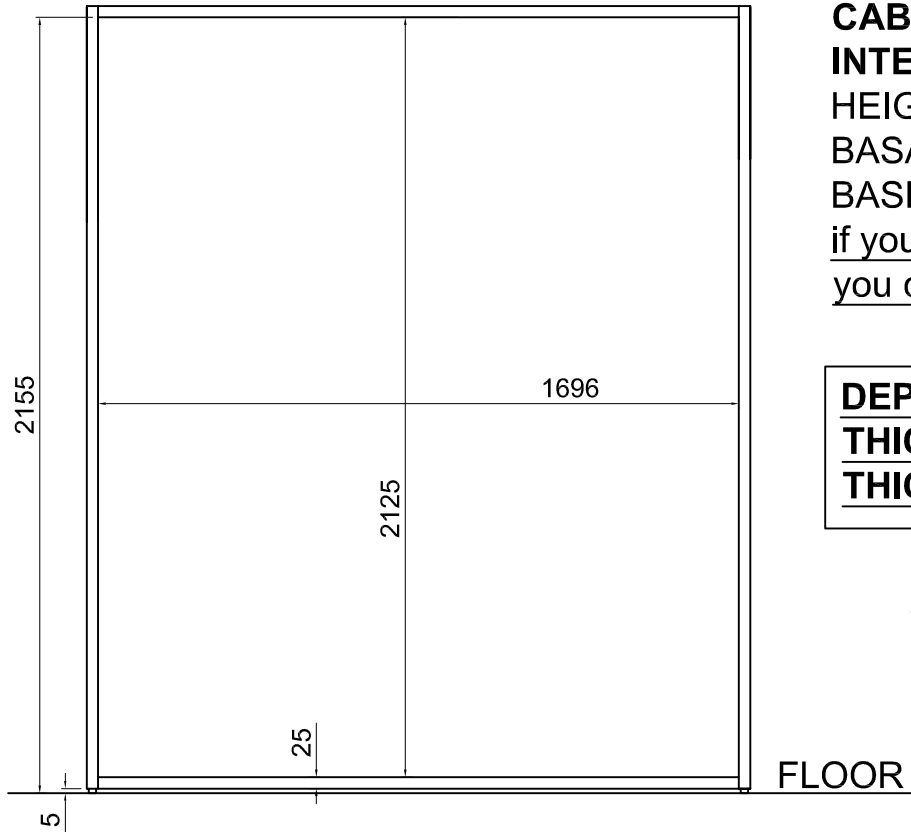

CLICK V4 1630x2020

CABINET DIMENSION:

INTERNAL WIDE 1696mm
HEIGHT FROM THE FLOOR 2155mm
BASAMENT HEIGHT MAX 60mm
BASE 25mm + **ADJUSTABLE FEET** 5mm
if you change basament dimension you you change door size (*)

DEPTH CABINET:

THICKNESS DOOR + 280mm + THICKNESS BACK PANEL

HOLES FOR RIGHT AND LEFT SIDE

FRONT PANEL + MATTRESS = WEIGHT 75 Kg

HEIGHT MATTRESS 180mm