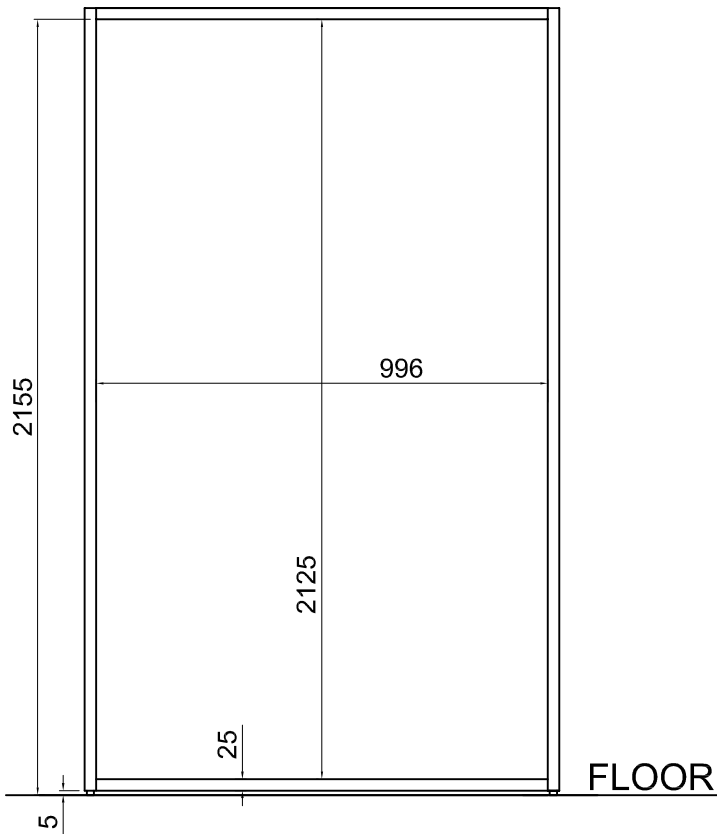

## CABINET DIMENSION:

**INTERNAL WIDE** 996mm

**HEIGHT FROM THE FLOOR** 2155mm

**BASAMENT HEIGHT MAX** 60mm

**BASE** 25mm + **ADJUSTABLE FEET** 5mm

if you change basament dimension you you change door size (\*)

## DEPTH CABINET:

**THICKNESS DOOR + 280mm + THICKNESS BACK PANEL**

## HOLES FOR RIGHT AND LEFT SIDE

## DOOR DIMENSION:

988x2111\*

THREADED BUSH 6MA

**FRONT PANEL + MATTRESS = WEIGHT 40 Kg**

**HEIGHT MATTRESS 180mm**