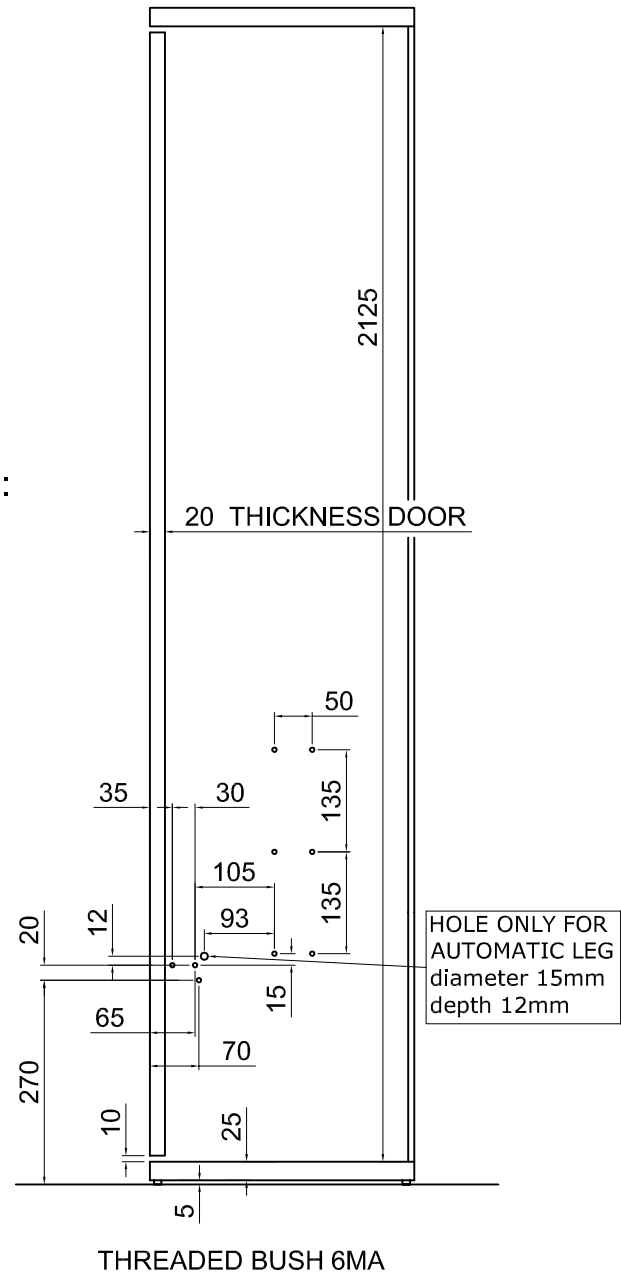

## CABINET DIMENSION:

**INTERNAL WIDE** 996mm

**HEIGHT FROM THE FLOOR** 2155mm

**BASAMENT HEIGHT MAX** 60mm

**BASE** 25mm + **ADJUSTABLE FEET** 5mm

if you change basament dimension you you change door size (\*)

## DEPTH CABINET:

**THICKNESS DOOR + 280mm + THICKNESS BACK PANEL**

## HOLES FOR RIGHT AND LEFT SIDE

## DOOR DIMENSION:

988x2111\*

THREADED BUSH 6MA

**FRONT PANEL + MATTRESS = WEIGHT 40 Kg**

**HEIGHT MATTRESS 180mm**