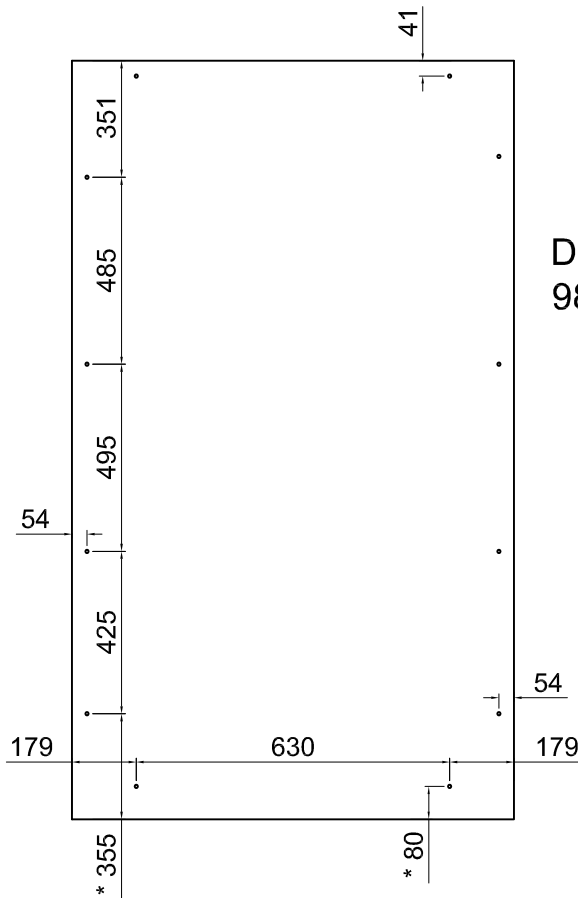

## CABINET DIMENSION:

**INTERNAL WIDE** 996mm

**HEIGHT FROM THE FLOOR** 2155mm

**BASAMENT HEIGHT MAX** 60mm

**BASE** 25mm + **ADJUSTABLE FEET** 5mm

if you change basament dimension you you change door size (\*)

## DEPTH CABINET:

**THICKNESS DOOR + 280mm + THICKNESS BACK PANEL**

## HOLES FOR RIGHT AND LEFT SIDE

## DOOR DIMENSION:

988x2111\*

THREADED BUSH 6MA

**FRONT PANEL + MATTRESS = WEIGHT 40 Kg**

**HEIGHT MATTRESS 180mm**