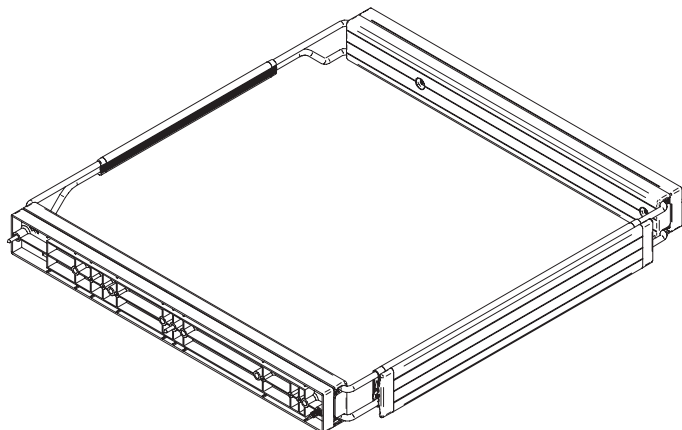

Telaio regolabile

Adjustable frame

AT40/48EDM
AT48/55EDM
AT55/62EDM
AT62/69EDM
AT69/76EDM
AT76/83EDM
AT83/90EDM
AT90/97EDM

Max: 30 Kg

15 min

x 1

+

Info